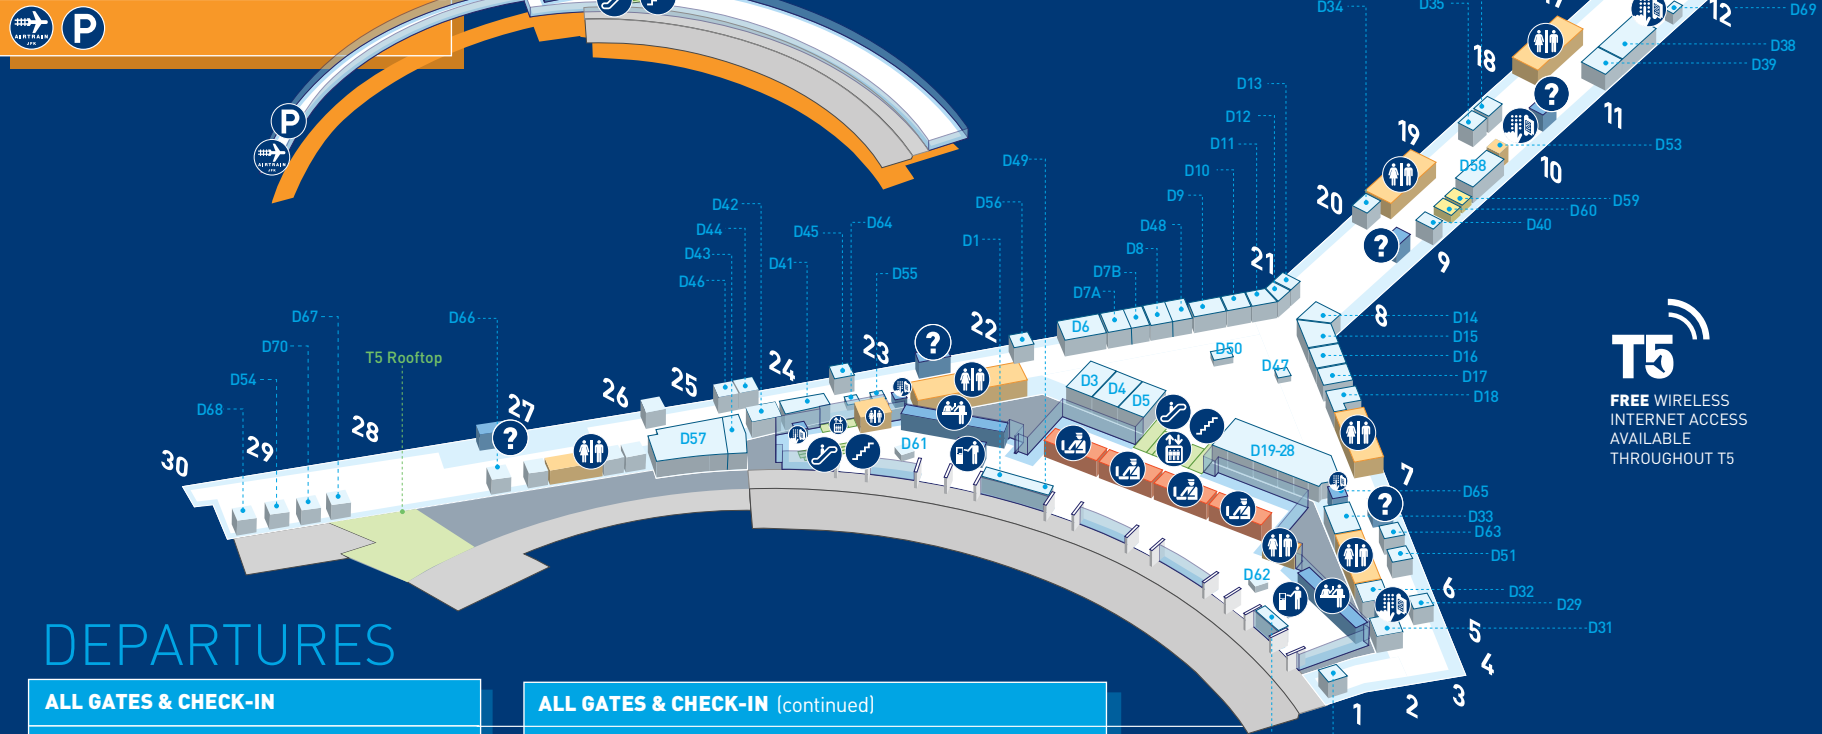

NO ENTRY	INFORMATION	ESCALATOR	STAIRS	BAGGAGE CLAIM	SELF TICKETING	PARKING	DEPARTURES	TAXI	AIRTRAIN
RESTROOM	ELEVATOR	TICKETING	CASH MACHINE/ATM	BAGGAGE SERVICES	SECURITY	GROUND TRANSPORTATION INFORMATION	ARRIVALS	BUSES	

## SKYWALK

AIR TRAIN & PARKING VIA SKYWALK

**T5**  
FREE WIRELESS INTERNET ACCESS AVAILABLE THROUGHOUT T5

## DEPARTURES

## ARRIVALS